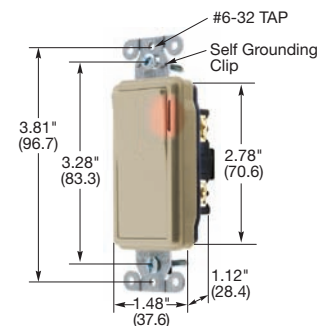

### Style Line® Decorator Series Specification Grade, 15A, 120-277V AC

Description	Rocker Color	Single Pole	Double Pole	Three Way	Four Way
Rocker, back and side wired.	Almond	<b>DS115AL</b>	—	<b>DS315AL</b>	—
	Black	<b>DS115BK</b>	—	<b>DS315BK</b>	—
	Brown	<b>DS115</b>	—	<b>DS315</b>	—
	Gray	<b>DS115GY</b>	—	<b>DS315GY</b>	—
	Ivory	<b>DS115I</b>	—	<b>DS315I</b>	—
	Light Almond	<b>DS115LA</b>	—	<b>DS315LA</b>	—
	Office White	<b>DS115OW</b>	—	<b>DS315OW</b>	—
	White	<b>DS115W</b>	—	<b>DS315W</b>	—

### Style Line® Decorator Series Specification Grade, 20A, 120-277V AC

Description	Rocker Color	Single Pole	Double Pole	Three Way	Four Way
Rocker, back and side wired.	Almond	<b>DS120AL</b>	<b>DS220AL</b>	<b>DS320AL</b>	<b>DS420AL</b>
	Black	<b>DS120BK</b>	<b>DS220BK</b>	<b>DS320BK</b>	<b>DS420BK</b>
	Brown	<b>DS120</b>	<b>DS220B</b>	<b>DS320</b>	<b>DS420</b>
	Gray	<b>DS120GY</b>	<b>DS220GY</b>	<b>DS320GY</b>	<b>DS420GY</b>
	Ivory	<b>DS120I</b>	<b>DS220I</b>	<b>DS320I</b>	<b>DS420I</b>
	Light Almond	<b>DS120LA</b>	<b>DS220LA</b>	<b>DS320LA</b>	<b>DS420LA</b>
	Office White	<b>DS120OW</b>	<b>DS220OW</b>	<b>DS320OW</b>	<b>DS420OW</b>
	Red	<b>DS120R</b>	<b>DS220R</b>	<b>DS320R</b>	<b>DS420R</b>
	White	<b>DS120W</b>	<b>DS220W</b>	<b>DS320W</b>	<b>DS420W</b>

### Style Line® Decorator Series Specification Grade, Illuminated, Light On with Load Off 20A, 120-277V AC

Description	Rocker Color	Single Pole	Double Pole	Three Way	Four Way
Rocker, with Red LED, back and side wired.	Black	<b>DS120ILBK</b>	—	<b>DS320ILBK</b>	—
	Ivory	<b>DS120IL</b>	—	<b>DS320IL</b>	—
	White	<b>DS120ILW</b>	—	<b>DS320ILW</b>	—

### Style Line® Decorator Series Specification Grade, Pilot, Light On with Load On 20A, 120-277V AC

Description	Rocker Color	Single Pole	Double Pole	Three Way	Four Way
Rocker, with Blue LED, back and side wired.	Black	<b>DS120PLBK</b>	—	—	—
	Ivory	<b>DS120PLI</b>	—	—	—
	White	<b>DS120PLW</b>	—	—	—