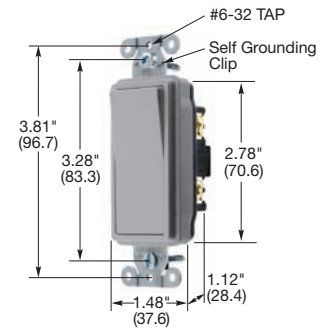

### Style Line® Decorator Series Specification Grade, 15A, 120-277V AC

Description	Rocker Color	Single Pole	Double Pole	Three Way	Four Way
Rocker, back and side wired.	Almond	<b>DS115AL</b>	—	<b>DS315AL</b>	—
	Black	<b>DS115BK</b>	—	<b>DS315BK</b>	—
	Brown	<b>DS115</b>	—	<b>DS315</b>	—
	Gray	<b>DS115GY</b>	—	<b>DS315GY</b>	—
	Ivory	<b>DS115I</b>	—	<b>DS315I</b>	—
	Light Almond	<b>DS115LA</b>	—	<b>DS315LA</b>	—
	Office White	<b>DS115OW</b>	—	<b>DS315OW</b>	—
	White	<b>DS115W</b>	—	<b>DS315W</b>	—

### Style Line® Decorator Series Specification Grade, Illuminated, Light On with Load Off 20A, 120-277V AC

Description	Rocker Color	Single Pole	Double Pole	Three Way	Four Way
Rocker, with Red LED, back and side wired.	Black	<b>DS120ILBK</b>	—	<b>DS320ILBK</b>	—
	Ivory	<b>DS120IL</b>	—	<b>DS320IL</b>	—
	White	<b>DS120ILW</b>	—	<b>DS320ILW</b>	—